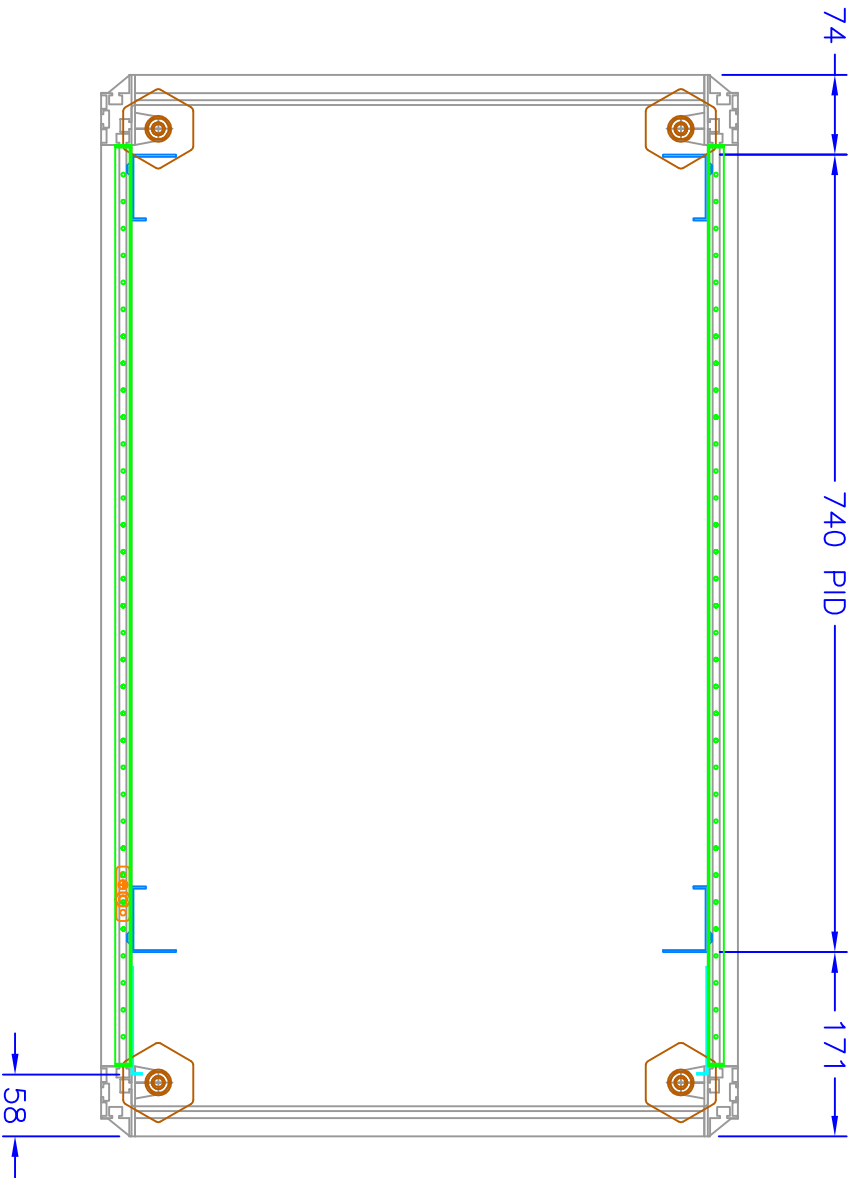

KNUFF
Solutions for electrical

FRONT

REAR

SERVER CABINET

DO NOT SCALE

DRAWN BY CDB

42U x 600w x 1000 Rack
STD SERVER - sh1 2 of 2

26.08.2008